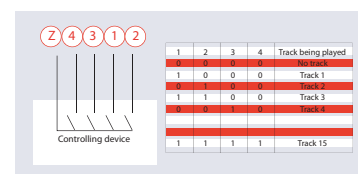

▶ ... В магазине

Power and speakers wiring diagram

Normally Open wiring diagram

Normally Closed mode with passive loop wiring diagram

Normally Closed mode with PIR wiring diagram

Binary controls for trigger