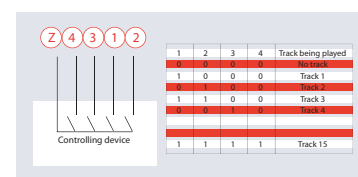

▶ ... в музее

Power and speaker wiring diagram

Normally Open wiring diagram

Normally Closed mode with passive loop wiring diagram

Normally Closed mode with PIR wiring diagram

Binary controls for trigger